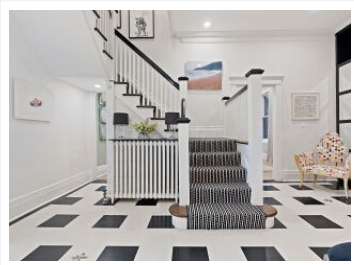

34 South Drive, Toronto, ON M4W 1R1

View virtual tour at:
<https://homes.mshati.ca/34-south-drive/>

Paul & Christian Associates

(416) 960-9995
paulandchristianassociates@sothebysrealty.ca
<http://www.paulandchristian.com>