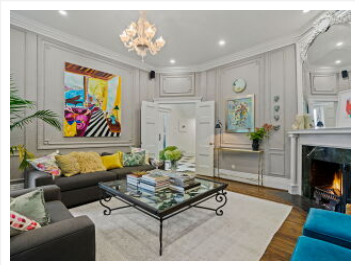

34 South Drive, Toronto, ON M4W 1R1

View virtual tour at:
<https://homes.mshati.ca/34-south-drive/>

Paul & Christian Associates

(416) 960-9995
paulandchristianassociates@sothebysrealty.ca
<http://www.paulandchristian.com>