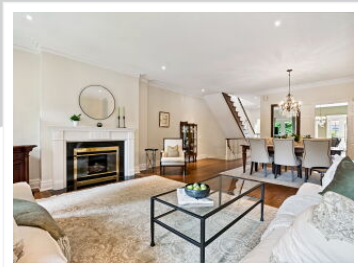

46 Walmsley Boulevard, Toronto, ON M4V 1X6

View virtual tour at:  
<https://homes.mshati.ca/46-walmsley-boulevard-toronto/>

**Paul & Christian Associates**

(416) 960-9995  
paulandchristianassociates@sothebysrealty.ca  
<http://www.paulandchristian.com>